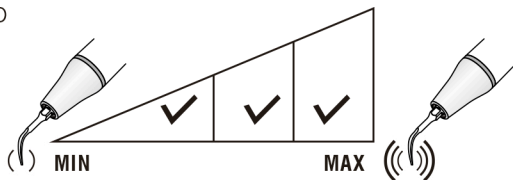

# SBR(SBDR)

Diamond-coated(85μm) instrument for removing the dental caries, it will not hurt the adjacent teeth from left to right 45 degree.

Demo Video

**MODE: P**  
**POWER**

**IRRIGATION**