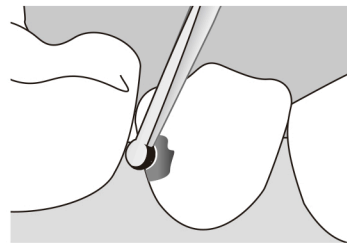

# SBR(SBDR)

Diamond-coated(85μm) instrument for removing the dental caries, it will not hurt the adjacent teeth from left to right 45 degree.

Demo Video

**MODE: P**  
**POWER**

**IRRIGATION**