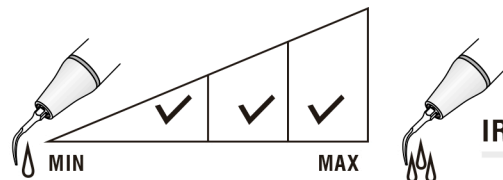

# SBR(SBDR)

Diamond-coated(85μm) instrument for removing the dental caries, it will not hurt the adjacent teeth from left to right 45 degree.

Demo Video

**MODE: P**  
**POWER**

**IRRIGATION**