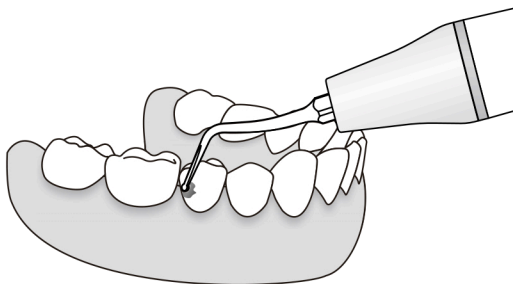

# SBR(SBDR)

Diamond-coated(85μm) instrument for removing the dental caries, it will not hurt the adjacent teeth from left to right 45 degree.

Demo Video

**MODE: P**  
**POWER**

**IRRIGATION**