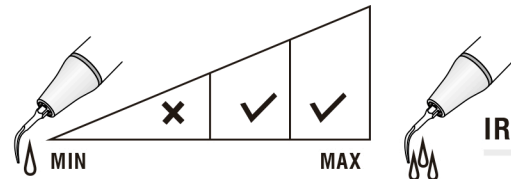

# P2RD (PD2RD)

Right-angled, diamond-coated(40μm) instrument for root planing.

Demo Video

**MODE: P**  
**POWER**

**IRRIGATION**