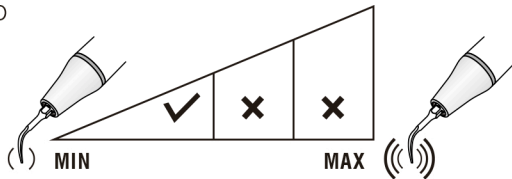

# P2RD (PD2RD)

Right-angled, diamond-coated(40μm) instrument for root planing.

Demo Video

**MODE: P**  
**POWER**

**IRRIGATION**