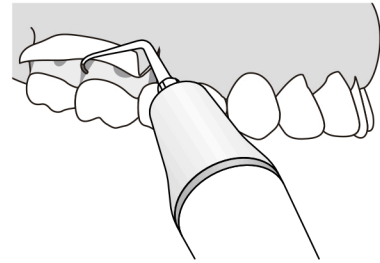

# P2RD (PD2RD)

Right-angled, diamond-coated(40μm) instrument for root planing.

Demo Video

**MODE: P**  
**POWER**

**IRRIGATION**