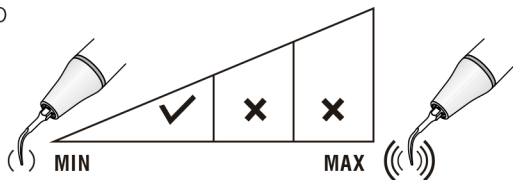

P2LD(PD2LD)

Left-angled, diamond-coated(40μm) instrument for root planing.

Demo Video

MODE: P
POWER

IRRIGATION