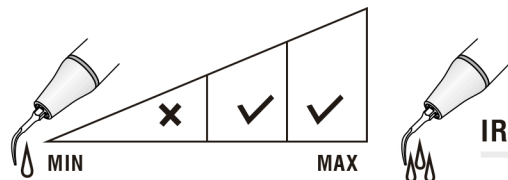

P2LD(PD2LD)

Left-angled, diamond-coated(40μm) instrument for root planing.

Demo Video

MODE: P
POWER

IRRIGATION