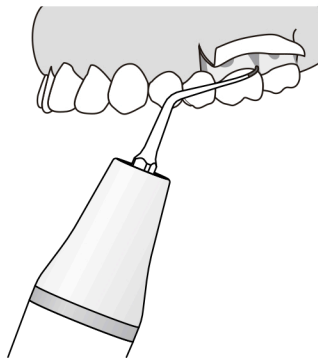

P2LD(PD2LD)

Left-angled, diamond-coated(40μm) instrument for root planing.

Demo Video

MODE: P
POWER

IRRIGATION