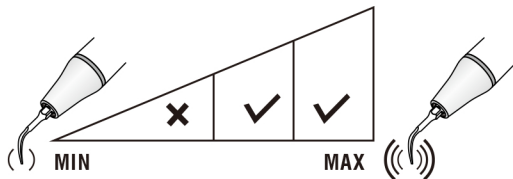

P12 (PD12)

With slim blade edge at the end of the tip, for high efficient removal of the stubborn tartar in posterior subgingival.

MODE: P
POWER

IRRIGATION