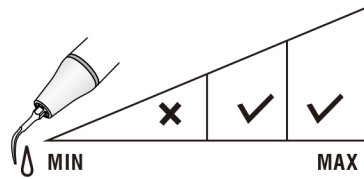

P12 (PD12)

With slim blade edge at the end of the tip, for high efficient removal of the stubborn tartar in posterior subgingival.

MODE: P
POWER

IRRIGATION