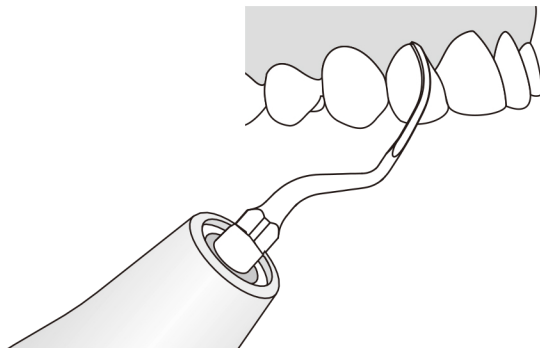

P12 (PD12)

With slim blade edge at the end of the tip, for high efficient removal of the stubborn tartar in posterior subgingival.

MODE: P
POWER

IRRIGATION