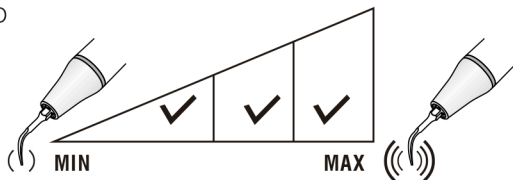

G8(GD8/GS8)

Removal of posts.

Ultrasonic high efficiency for the removal of the difficult prosthetic parts.

Demo Video

MODE: G

POWER

IRRIGATION