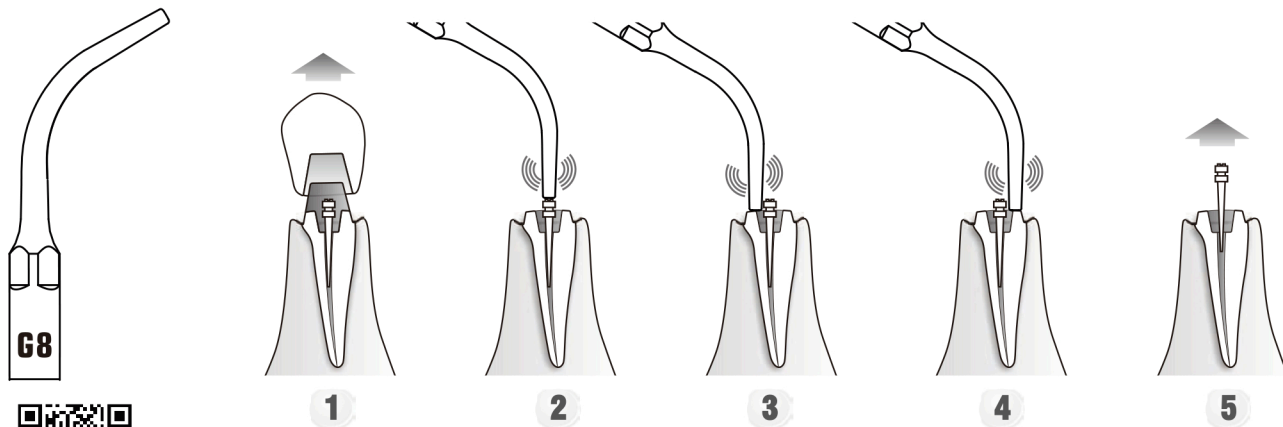

G8(GD8/GS8)

Removal of posts.

Ultrasonic high efficiency for the removal of the difficult prosthetic parts.

Demo Video

MODE: G

POWER

IRRIGATION