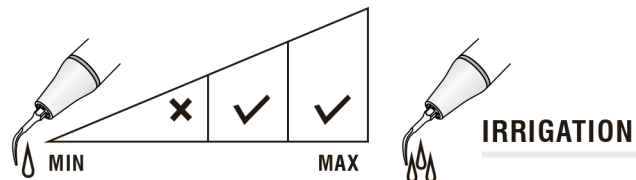

G8(GD8/GS8)

Removal of posts.

Ultrasonic high efficiency for the removal of the difficult prosthetic parts.

Demo Video

MODE: G

POWER

IRRIGATION