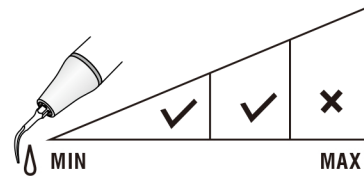

# E7 (ED7)

Thin and flexible, used for removing foreign body in 1/3 canal.

**MODE: E**  
**POWER**

**IRRIGATION**