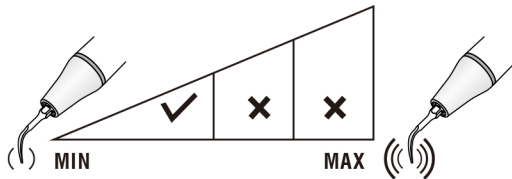

# E7 (ED7)

Thin and flexible, used for removing foreign body in 1/3 canal.

**MODE: E**  
**POWER**

**IRRIGATION**