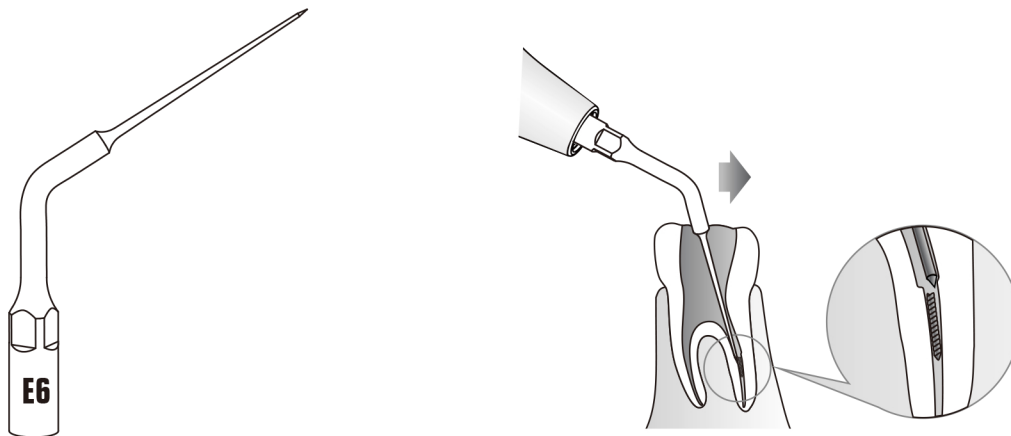

E6 (ED6)

Thin and flexible, used for removing foreign body in deep canal.

MODE: E
POWER

IRRIGATION