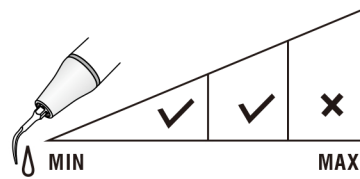

E6 (ED6)

Thin and flexible, used for removing foreign body in deep canal.

MODE: E
POWER

IRRIGATION