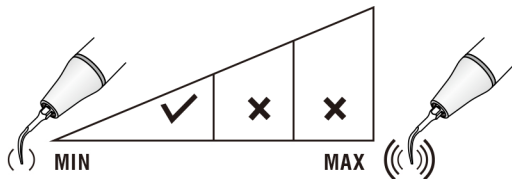

E6 (ED6)

Thin and flexible, used for removing foreign body in deep canal.

MODE: E
POWER

IRRIGATION