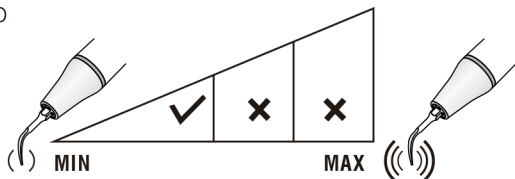

# E5D (ED5D/ES5D)

Diamond-coated (40 $\mu$ m) instrument for removing the calcification and bad filling material in the root canal during the root canal retreatment. The length of the diamond-coated on tip is (10mm).

Demo Video

1

2

3

MODE: E  
POWER

IRRIGATION