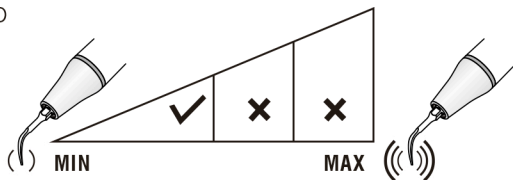

# E4D (ED4D/ES4D)

Diamond-coated (40µm) instrument for removing the calcification and bad filling material in the root canal during the root canal retreatment. The length of the diamond-coated on tip is (15mm).

1

2

3

Demo Video

MODE: E  
POWER

IRRIGATION