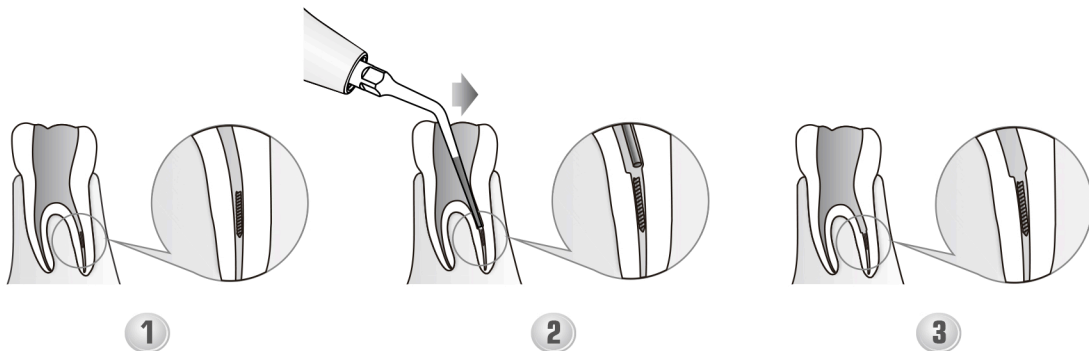

E3D (ED3D/ES3D)

Diamond-coated (40µm) instrument for enlarging the root canal and access to files broken in the root canal.

Don't touch the broken file when enlarging the root canal in case putting it deeper in the canal.