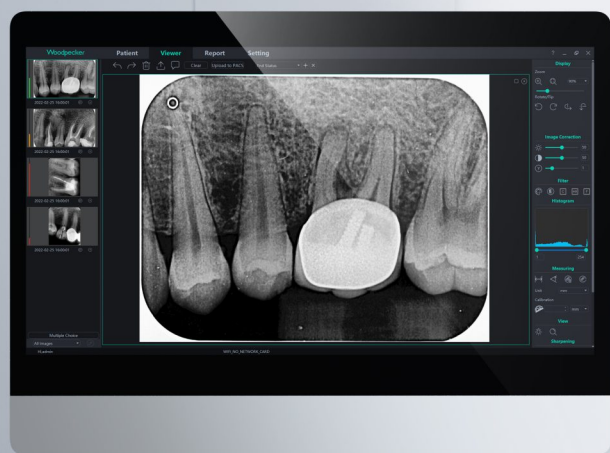

Theoretical resolution: 17lp/mm

Connection mode: USB

Working mode: Online mode

Remarkable imaging sharpens each detail

25um scanning accuracy.

17LP/mm+65535 grayscale detail recognition ability.

Clear details and image processing make diagnosis and treatment more effective.

Easy to operate

One-button start for scanning.

120-second autolock
to keep data safe.

Advanced algorithm leads to intelligence

Multi-layered structural image algorithm framework
enhances the details of super-resolution images.

Multi-mode processing algorithm to meet the image viewing
habits of different doctors.

Quick image viewing

Imported ultra-thin imaging plate has moderate thickness to keep oral cavity comfortable.

The 0-3 size imaging plates are available for photographing all tooth positions.

Real-time intelligent dose analysis Safe dental film photographing

Appropriate dose.

Accurately record the dose value for each photographing.

Timely reminder of exposure dose for clear images.

Ensure secure photographing.