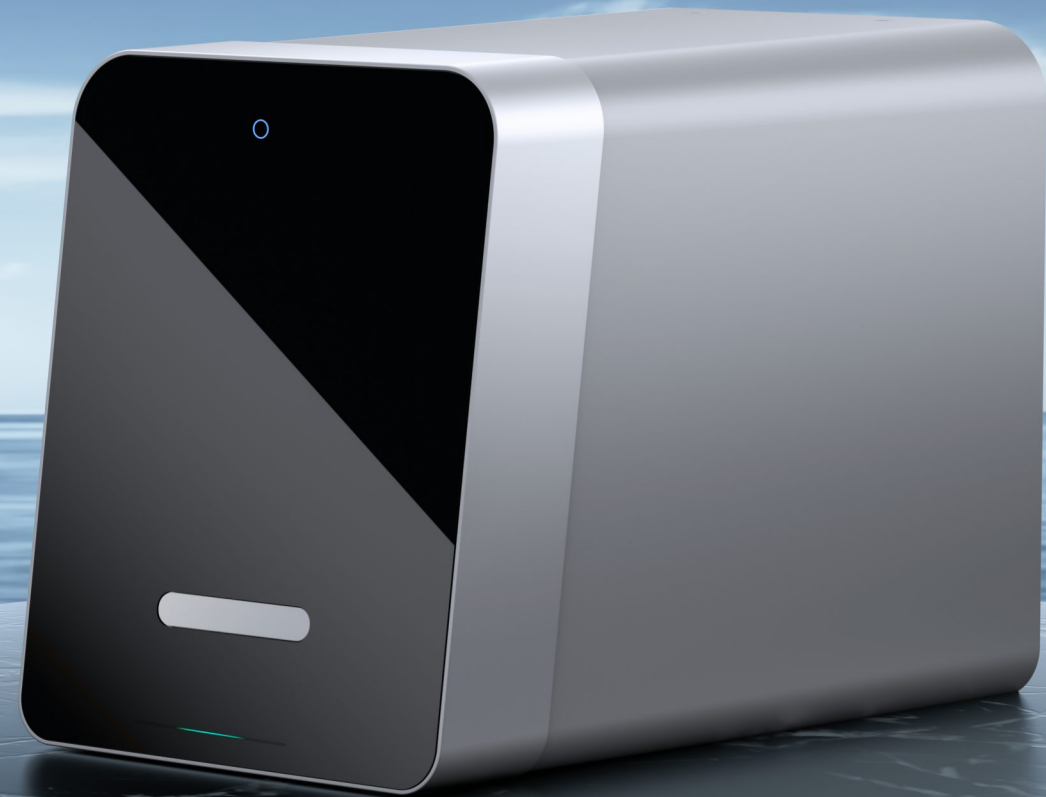

Scan and log on to website
for more information

Find us on:

Find us on:

Find us on:

Bringing you a fully-controlled
and intelligent image viewing experience

Specifications

Imaging plate sizes: 0; 1; 2; 3

Grayscale: 65536 levels (16Bit)

Theoretical resolution: 17lp/mm

Connection mode: USB

Working mode: Online mode

Remarkable imaging sharpens each detail

25um scanning accuracy.

17LP/mm+65535 grayscale detail recognition ability.

Clear details and image processing make diagnosis and treatment more effective.

Easy to operate

One-button start for scanning.

120-second autolock
to keep data safe.

Advanced algorithm leads to intelligence

Multi-layered structural image algorithm framework
enhances the details of super-resolution images.

Multi-mode processing algorithm to meet the image viewing
habits of different doctors.

Quick image viewing

Imported ultra-thin imaging plate has moderate thickness to keep oral cavity comfortable.

The 0-3 size imaging plates are available for photographing all tooth positions.