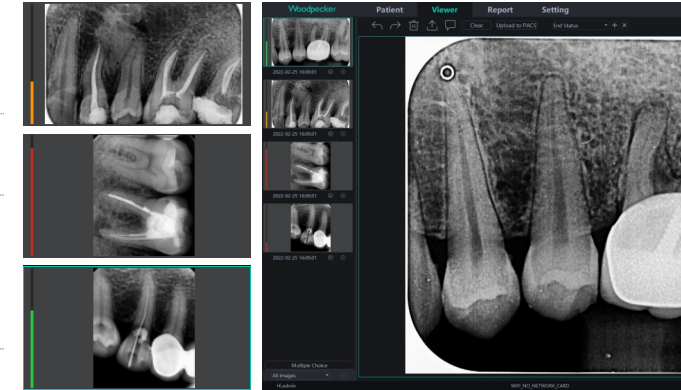

Powerful chip Intelligent scanning

FPGA chip accelerates data acquisition.

Support image viewing on mobile phones, tablets, and computers.

Exclusive image viewing software.

Greatly facilitate image viewing and processing.

Real-time intelligent dose analysis Safe dental film photographing

Appropriate dose.

Accurately record the dose value for each photographing.

Timely reminder of exposure dose for clear images.

Ensure secure photographing.

Too low dose

Too high dose

Appropriate dose

Good-looking and handy Compacted size of 0.046m² and space-saving position

The silver-black scheme is suitable for upscale and official occasions.

The compacted size of 0.046 m² remains full-fledged Standing nearby armchair to safeguard your teeth