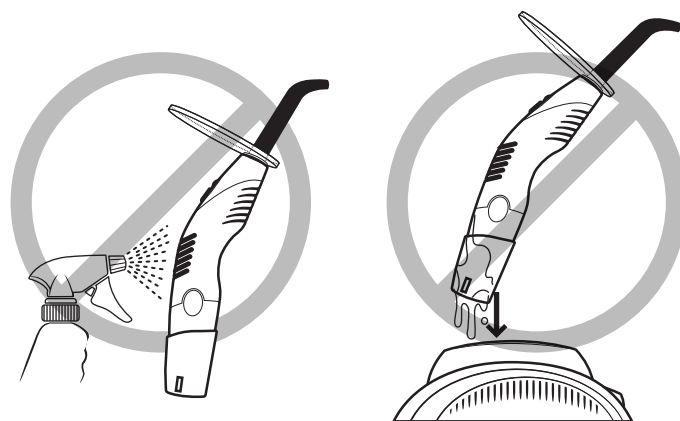

## Product Care Tips

- **Do** wipe handpiece.

- **Do** wipe charger base.

- **Do** let handpiece air dry completely before placing into charger base.
- **Do** use CaviWipes™ or any disinfectants containing less than 20% alcohol.
- **Do** wipe handpiece separately from charger base.

- **Do not** spray handpiece.

- **Do not** place wet handpiece in charger.

- **Do not** spray handpiece while in charger base.

- **Do not** allow sockets in charger to get wet.

- **Do not** use denatured alcohol, Lysol® phenol, ammonia, or iodine solutions.