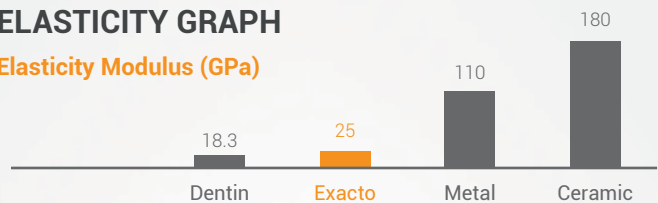

ELASTICITY GRAPH

Elasticity Modulus (GPa)

TECHNIQUE FOR USE

Cementation and build-up with Reforcore®*.