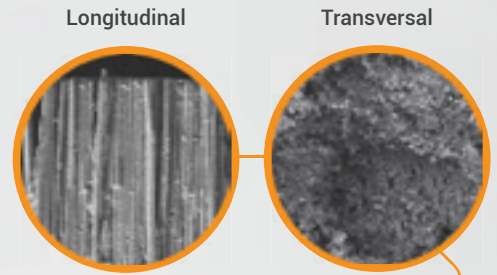

SYSTEM FOR THE IMMEDIATE RESTORATION OF ENDODONTICALLY TREATED TEETH

Presented in 4 diameters.
Double taper – Matches to the root canal shape

Specific burs for root canal preparation:

- Allows correct adaptation of the post into the root canal
- Inactive tip: avoids risk of lateral deviation and root perforation

Composed by a translucent polymer reinforced with longitudinal fiberglass:

- The fiber alignment provides great resistance of post against shear stresses

Specially developed radiopacifier components assure a perfect image of Exacto in radiographic visualization.

Exacto, high mechanical strength
(900 MPa)

AESTHETICS WITH TRANSLUCENCY

The use of innovative fiberglass, associated with an appropriate polymer matrix, results in post translucency and high aesthetic qualities to the final restoration.