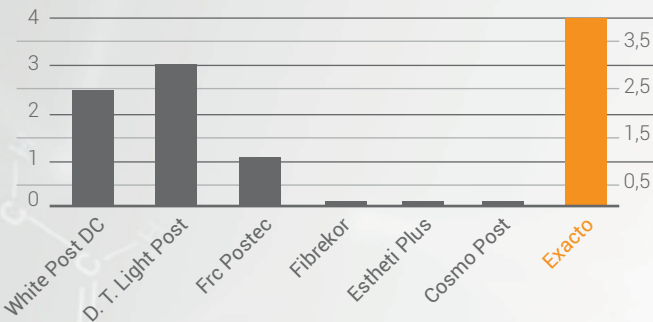

Translucency in mW/mm²

CONSERVATIVE RESTORATION OF ROOTS

Exacto: elastic behavior similar to that of dentin.

This property, added to the adhesive cementation, provides a perfect distribution of loads along the root canal. The fibers absorb most of the impact, considerably decreasing the stresses on the remaining structures and the risk of root fractures.