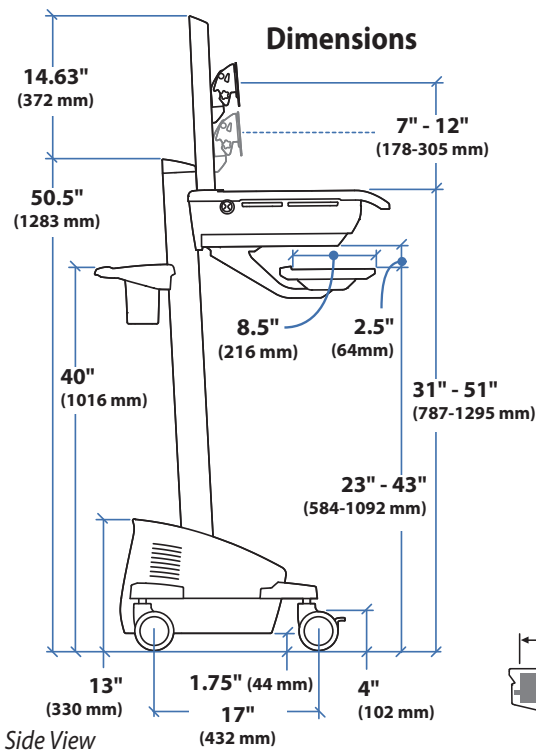

StyleView® LCD Pivot Cart, Powered, SV42