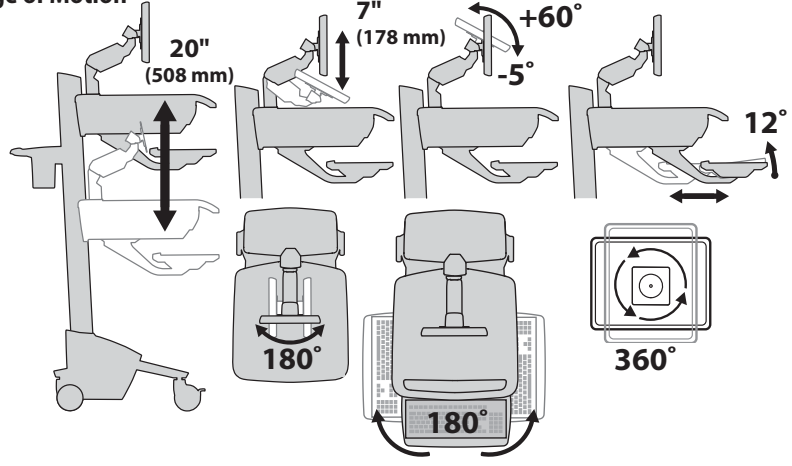

Side View

Range of Motion