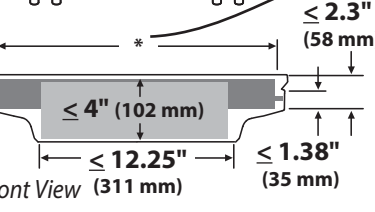

Side View

CPU Compartment
When figuring dimensions, include mounted accessories, protruding cables and port replicators or docking stations.

Range of Motion

Weight Capacity

© 2014 Ergotron, Inc. rev. 05/15/2019 DIM-SV4X-EMR-NORO Content is subject to change without notification

Americas Sales and Corporate Headquarter   **EMEA Sales**   **APAC Sales**   **Worldwide OEM Sales**

St. Paul, MN USA   Amersfoort, The Netherlands   Tokyo, Japan   www.ergotron.com
(800) 888-8458   +31 33 45 45 600   www.ergotron.com   info.oem@ergotron.com
+1-651-681-7600   www.ergotron.com   apaccustomerservice@ergotron.com
www.ergotron.com   info.eu@ergotron.com