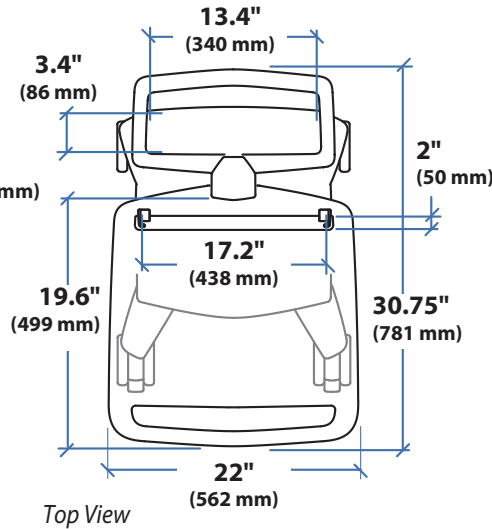

### Dimensions

### Dimensions

Side View

### Weight Capacity

© 2014 Ergotron, Inc. rev. 05/15/2019 DIM-SV4X-EMR-NORO Content is subject to change without notification

**Americas Sales and Corporate Headquarter**    **EMEA Sales**    **APAC Sales**    **Worldwide OEM Sales**