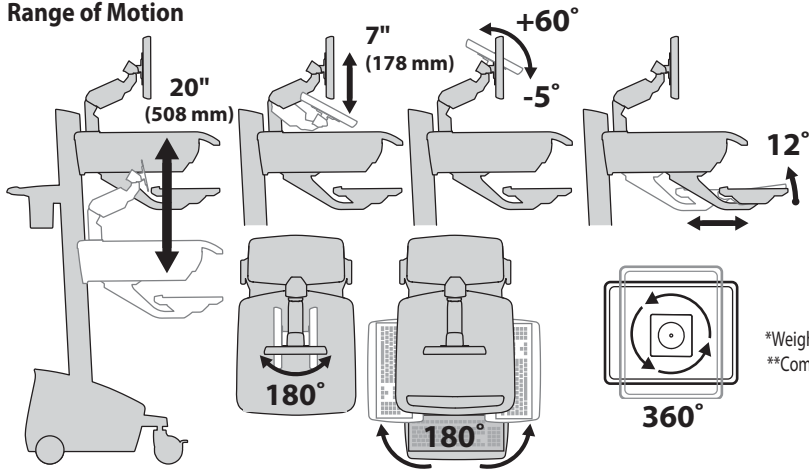

Range of Motion

Weight Capacity: <14 lbs (6.4 kg)

Carts with LiFe Power System:
5-11 lbs (2.3-5 kg)

0 lbs (0 kg) Open Worksurface

<5 lbs (2.3 kg) Closed Worksurface*

<13 lbs (5.9 kg) CPU Compartment**

*Weight Capacity for carts with LiFe Power System is <3 lbs (1.4 kg).

**Combined LCD and CPU Compartment weight: <27 lbs (12.2 kg).

<3 lbs (1.4 kg)