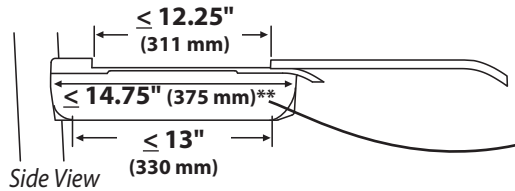

### Dimensions

Side View

\*Combined LCD and CPU Compartment weight: <27 lbs (12.2 kg).

<3 lbs (1.4 kg)

Side View

Front View

Top View

**CPU Compartment**  
When figuring dimensions, include mounted accessories, protruding cables and port replicators or docking stations.

Side View