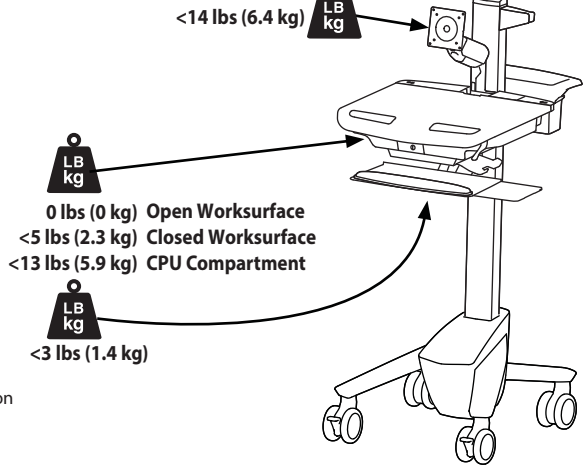

Weight Capacity

© 2014 Ergotron, Inc. rev. 05/15/2019 DIM-SV4X-EMR-NORO Content is subject to change without notification

Americas Sales and Corporate Headquarter   **EMEA Sales**   **APAC Sales**   **Worldwide OEM Sales**

St. Paul, MN USA   Amersfoort, The Netherlands   Tokyo, Japan   www.ergotron.com
(800) 888-8458   +31 33 45 45 600   www.ergotron.com   info.oem@ergotron.com
+1-651-681-7600   www.ergotron.com   apaccustomerservice@ergotron.com
www.ergotron.com   info.eu@ergotron.com