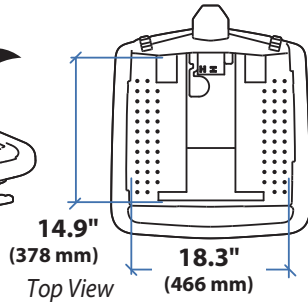

Laptop Compartment