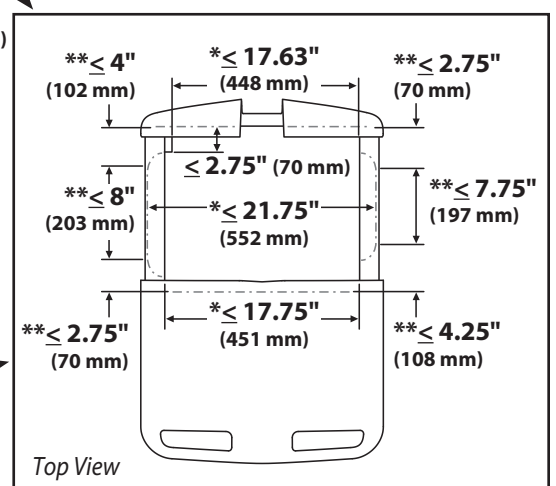

### Dimensions

Side View

\*Combined LCD and CPU Compartment weight: <27 lbs (12.2 kg).

<3 lbs (1.4 kg)

Side View

Front View

Top View

**CPU Compartment**  
When figuring dimensions, include mounted accessories, protruding cables and port replicators or docking stations.

Side View

### Dimensions