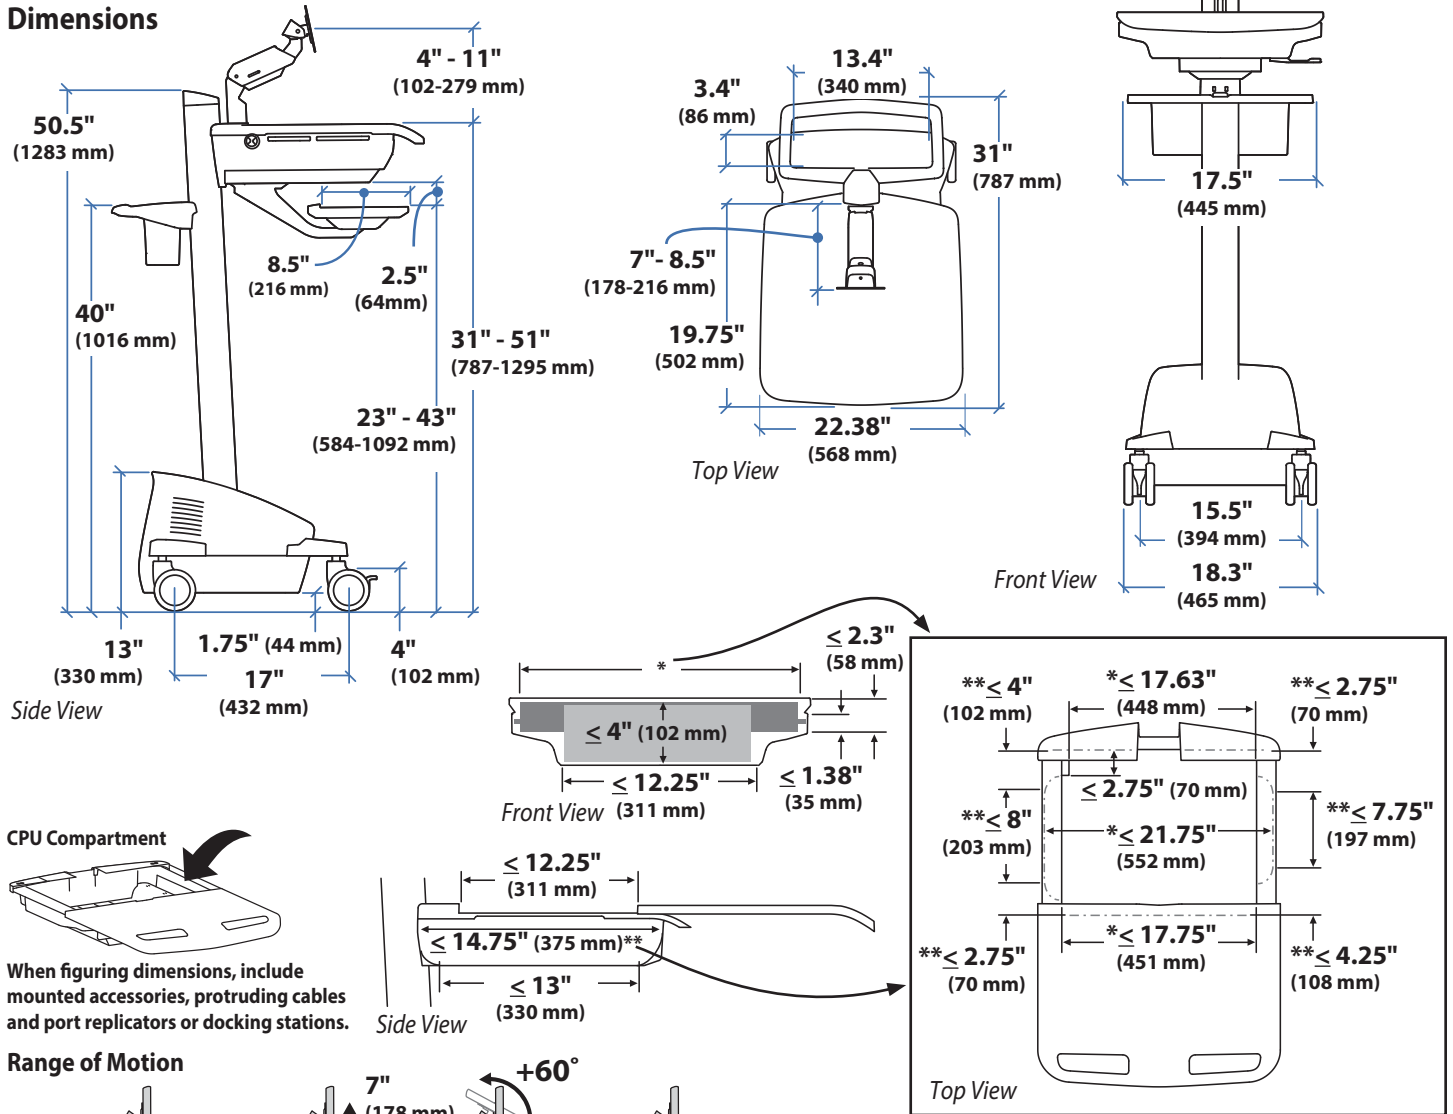

### Dimensions

### Range of Motion

### Weight Capacity

Without Independent LCD Lift: 20 lbs (9 kg)  
 With Independent LCD Lift: 6-14 lbs (2.7-6.4 kg)  
 Carts with LiFe Power System: 5-11 lbs (2.3-5 kg)

0 lbs (0 kg) Open Worksurface  
 <5 lbs (2.3 kg) Closed Worksurface\*  
 <13 lbs (5.9 kg) CPU Compartment\*\*

### Dimensions

When figuring dimensions, include mounted accessories, protruding cables and port replicators or docking stations.