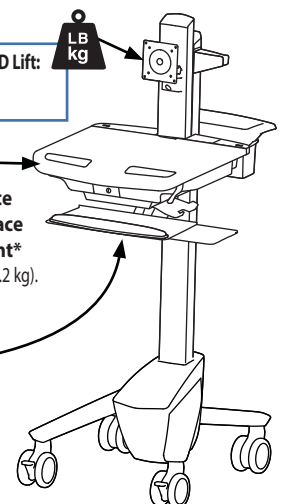

Dimensions

CPU Compartment

When figuring dimensions, include mounted accessories, protruding cables and port replicators or docking stations.

Range of Motion

Weight Capacity

With Independent LCD Lift: <14 lbs (6.4 kg)
Without Independent LCD Lift: 20 lbs (9 kg)

0 lbs (0 kg) Open Worksurface
<5 lbs (2.3 kg) Closed Worksurface
<13 lbs (5.9 kg) CPU Compartment*

*Combined LCD and CPU Compartment weight: <27 lbs (12.2 kg).

<3 lbs (1.4 kg)