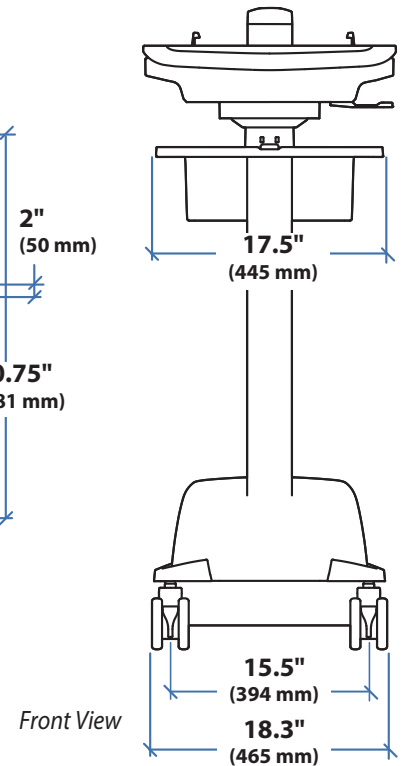

### Dimensions

Side View

Top View

Front View

### Dimensions

Side View

### Weight Capacity

© 2014 Ergotron, Inc. rev. 05/15/2019 DIM-SV4X-EMR-NORO Content is subject to change without notification

**Americas Sales and Corporate Headquarter**    **EMEA Sales**    **APAC Sales**    **Worldwide OEM Sales**

### Dimensions