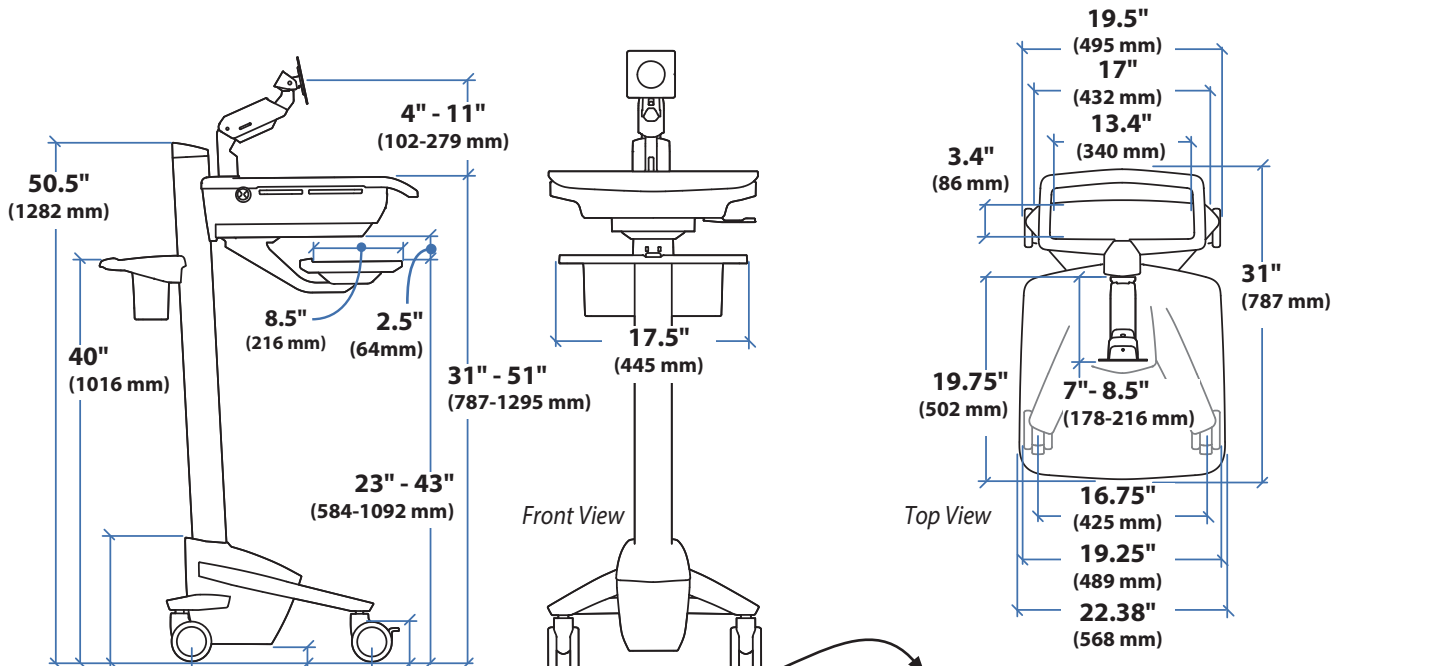

Side View

CPU Compartment
When figuring dimensions, include mounted accessories, protruding cables and port replicators or docking stations.

Range of Motion

Weight Capacity

© 2014 Ergotron, Inc. rev. 05/15/2019 DIM-SV4X-EMR-NORO Content is subject to change without notification

Americas Sales and Corporate Headquarter   **EMEA Sales**   **APAC Sales**   **Worldwide OEM Sales**

St. Paul, MN USA   Amersfoort, The Netherlands   Tokyo, Japan   www.ergotron.com
(800) 888-8458   +31 33 45 45 600   www.ergotron.com   info.oem@ergotron.com
+1-651-681-7600   www.ergotron.com   apaccustomerservice@ergotron.com
www.ergotron.com   info.eu@ergotron.com