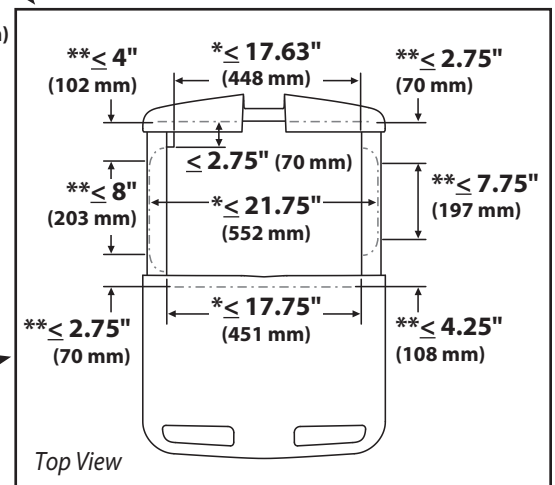

### Dimensions

Side View

### Dimensions

### Weight Capacity

- Open Worksurface 0 lbs (0 kg)
- Closed Worksurface <5 lbs (2.3 kg)
- CPU Compartment <10 lbs (4.5 kg)

## StyleView® LCD Pivot Cart, Powered, SV42

When figuring dimensions, include mounted accessories, protruding cables and port replicators or docking stations.