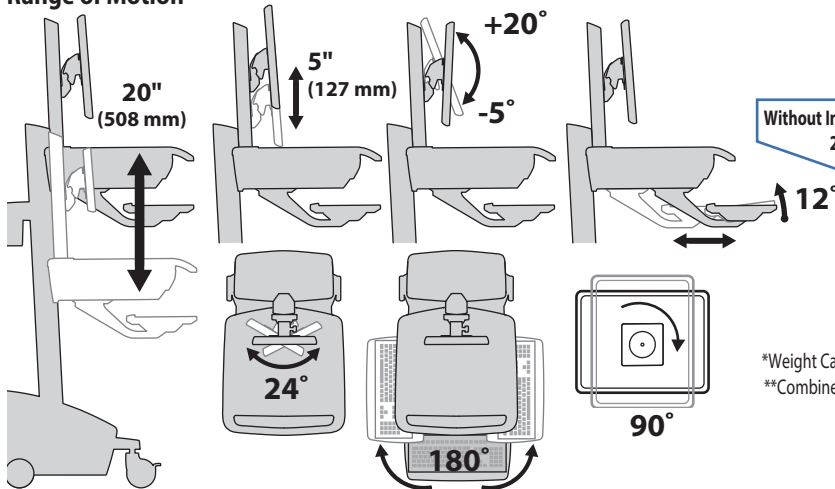

Range of Motion

Weight Capacity

Without Independent LCD Lift: 20 lbs (9 kg)
With Independent LCD Lift: 6-14 lbs (2.7-6.4 kg)
Carts with LiFe Power System: 5-11 lbs (2.3-5 kg)

0 lbs (0 kg) Open Worksurface
<5 lbs (2.3 kg) Closed Worksurface*
<13 lbs (5.9 kg) CPU Compartment**

*Weight Capacity for carts with LiFe Power System is <3 lbs (1.4 kg).
**Combined LCD and CPU Compartment weight: <27 lbs (12.2 kg).

<3 lbs (1.4 kg)