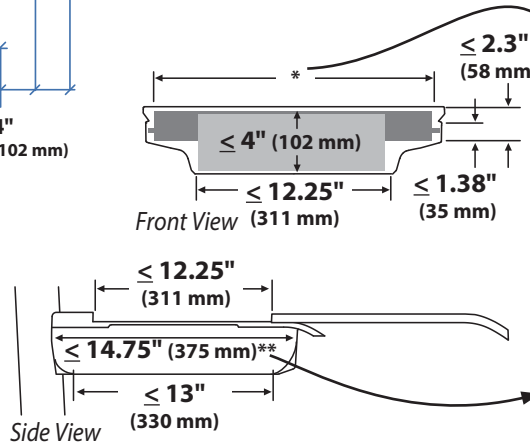

### Dimensions

Side View

### Dimensions

### Weight Capacity

- Open Worksurface 0 lbs (0 kg)
- Closed Worksurface <5 lbs (2.3 kg)
- CPU Compartment <10 lbs (4.5 kg)

## StyleView® LCD Pivot Cart, Powered, SV42

When figuring dimensions, include mounted accessories, protruding cables and port replicators or docking stations.