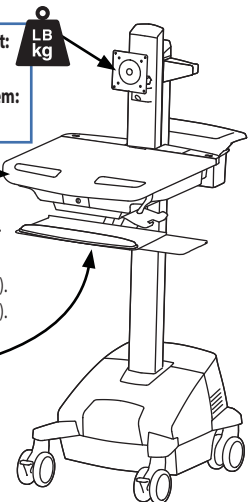

StyleView® LCD Pivot Cart, Powered, SV42

When figuring dimensions, include mounted accessories, protruding cables and port replicators or docking stations.

Range of Motion

Weight Capacity

Without Independent LCD Lift: 20 lbs (9 kg)
With Independent LCD Lift: 6-14 lbs (2.7-6.4 kg)
Carts with LiFe Power System: 5-11 lbs (2.3-5 kg)

0 lbs (0 kg) Open Worksurface
<5 lbs (2.3 kg) Closed Worksurface*
<13 lbs (5.9 kg) CPU Compartment**

*Weight Capacity for carts with LiFe Power System is <3 lbs (1.4 kg).
**Combined LCD and CPU Compartment weight: <27 lbs (12.2 kg).

<3 lbs (1.4 kg)