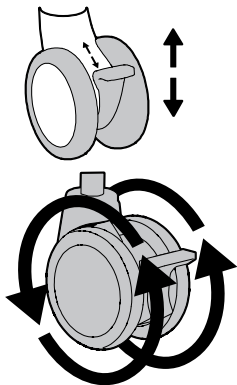

APAC Sales

Sydney, Australia
 www.ergotron.com
 apaccustomerservice@ergotron.com

Worldwide OEM Sales

www.ergotron.com
 info.oem@ergotron.com

CareFit™ Slim LCD Cart with Drawer

3 FUNCTION CASTER

Wheel Rotation

Wheel Rotation and Swivel

Locked