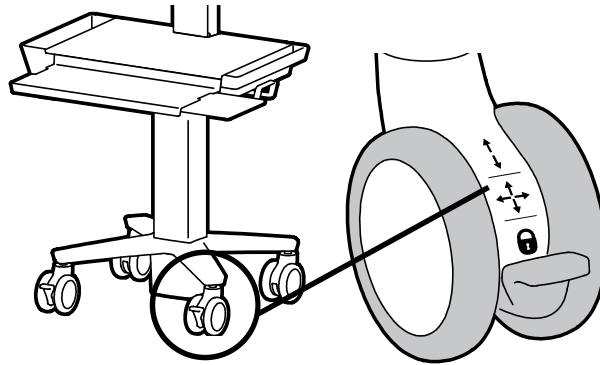

APAC Sales

Sydney, Australia
 www.ergotron.com
 apaccustomerservice@ergotron.com

Worldwide OEM Sales

www.ergotron.com
 info.oem@ergotron.com

CareFit™ Slim LCD Cart with Drawer

3 FUNCTION CASTER

Wheel Rotation

Wheel Rotation and Swivel

Locked