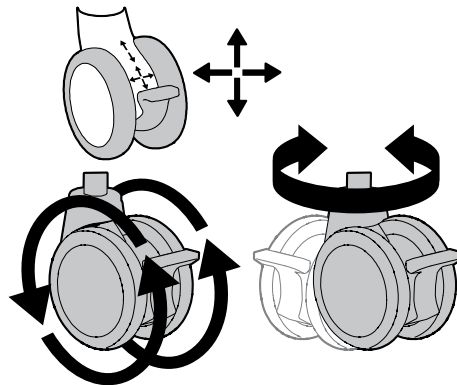

APAC Sales

Sydney, Australia
 www.ergotron.com
 apaccustomerservice@ergotron.com

Worldwide OEM Sales

www.ergotron.com
 info.oem@ergotron.com

CareFit™ Slim LCD Cart with Drawer

3 FUNCTION CASTER

Wheel Rotation

Wheel Rotation and Swivel

Locked