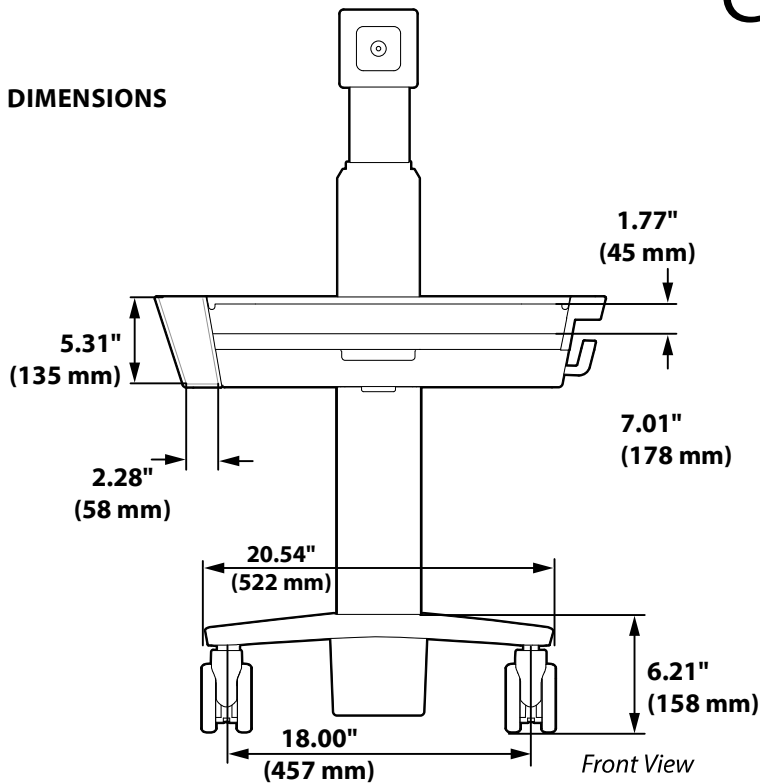

Worldwide OEM Sales

www.ergotron.com
info.oem@ergotron.com

CareFit™ Slim LCD Cart with Drawer

DIMENSIONS

© 2020 Ergotron, Inc. rev. 02/16/2021 DIM-CFSlimLCDCartDeluxe11 Content is subject to change without notification