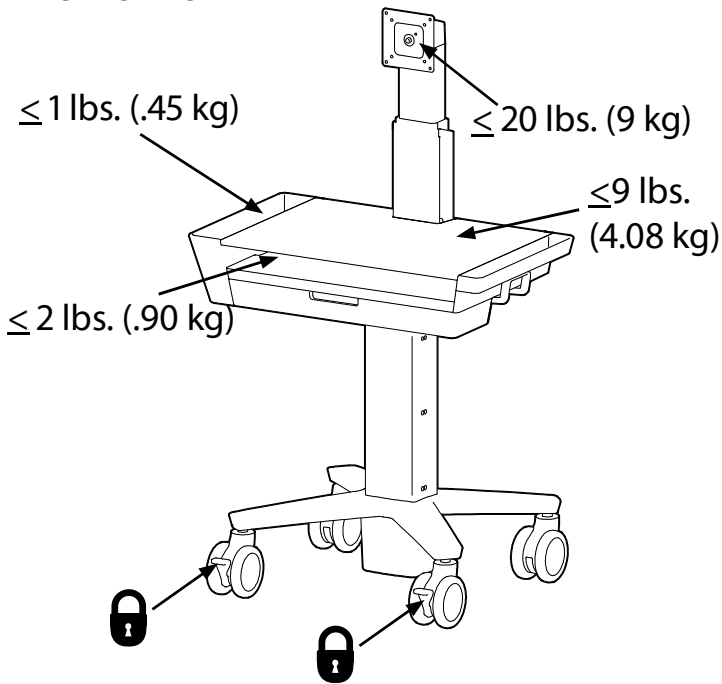

APAC Sales

Sydney, Australia
www.ergotron.com
apaccustomerservice@ergotron.com

Worldwide OEM Sales

www.ergotron.com
info.oem@ergotron.com

CareFit™ Slim LCD Cart with Drawer

WEIGHT CAPACITY

RANGE OF MOTION

© 2020 Ergotron, Inc. rev. 02/16/2021 DIM-CFSlimLCDCartDeluxell Content is subject to change without notification