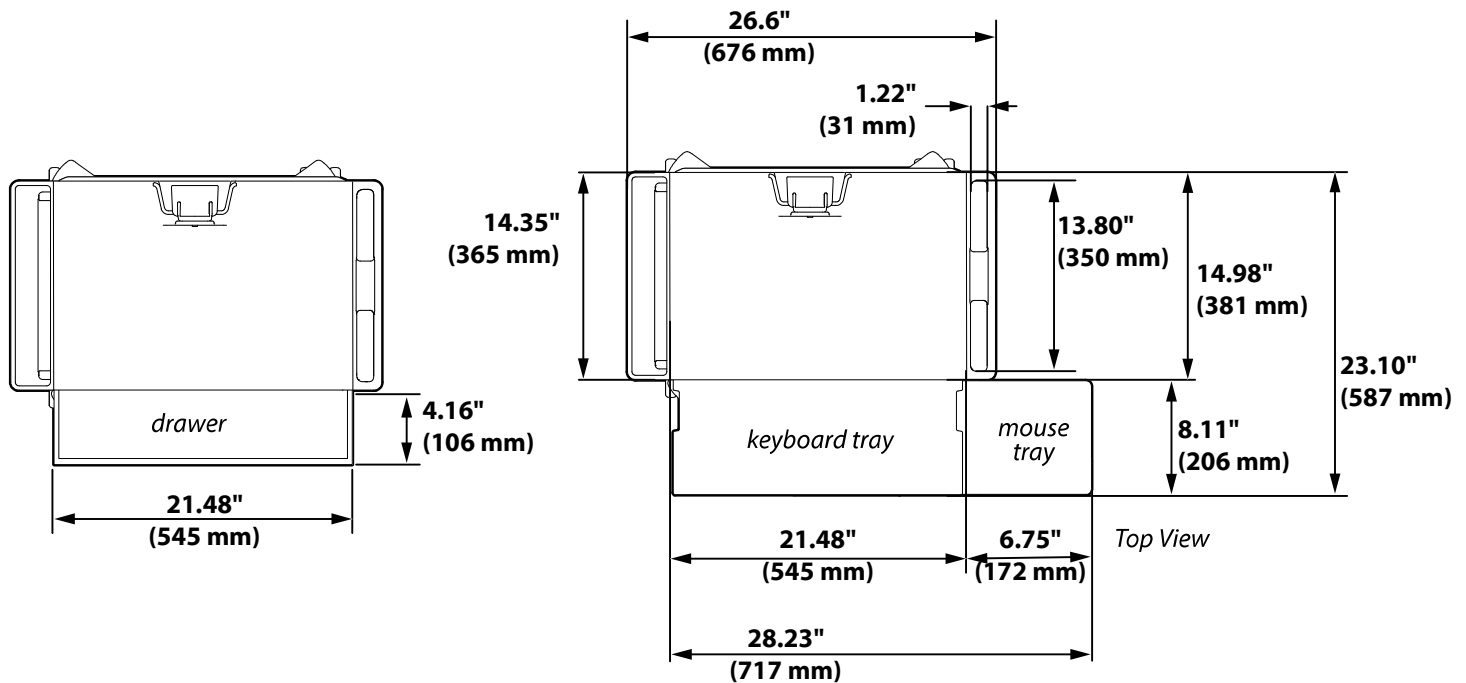

Worldwide OEM Sales

www.ergotron.com
info.oem@ergotron.com

CareFit™ Slim LCD Cart with Drawer

DIMENSIONS

© 2020 Ergotron, Inc. rev. 02/16/2021 DIM-CFSlimLCDCartDeluxe11 Content is subject to change without notification