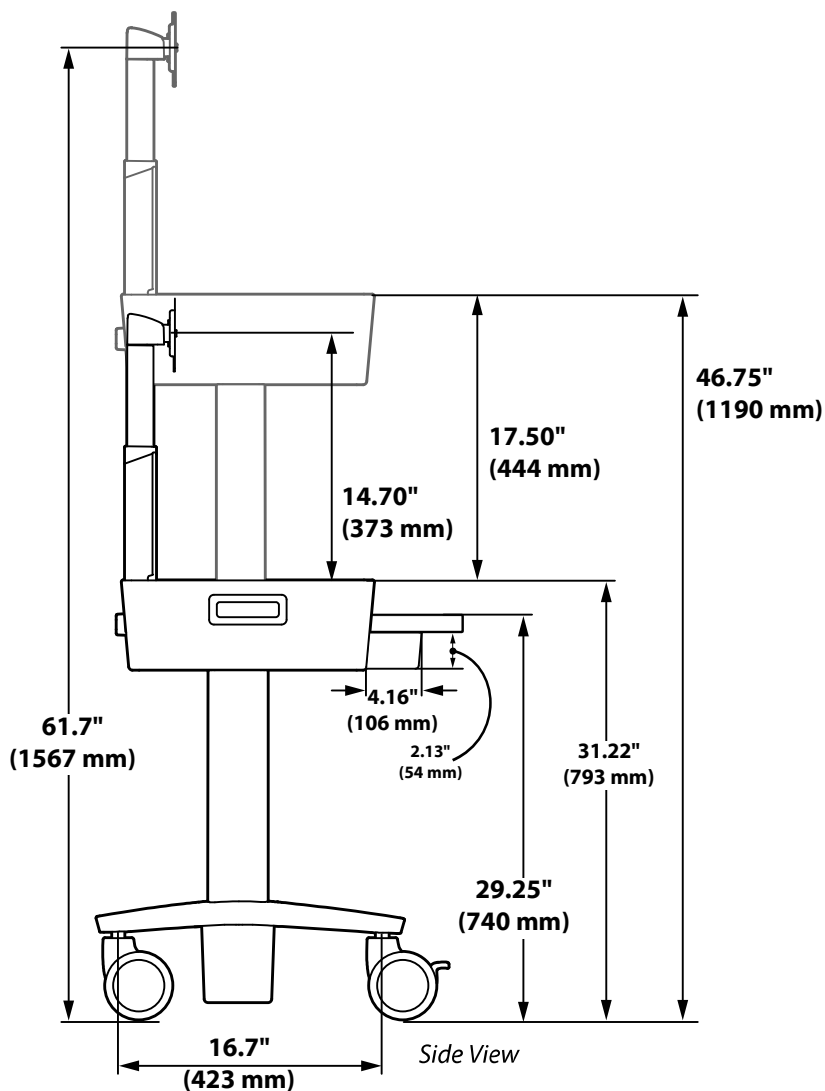

CareFit™ Slim LCD Cart with Drawer

DIMENSIONS

© 2020 Ergotron, Inc. rev. 02/16/2021 DIM-CFSlimLCDCartDeluxeII Content is subject to change without notification

**Americas Sales and
Corporate Headquarter**