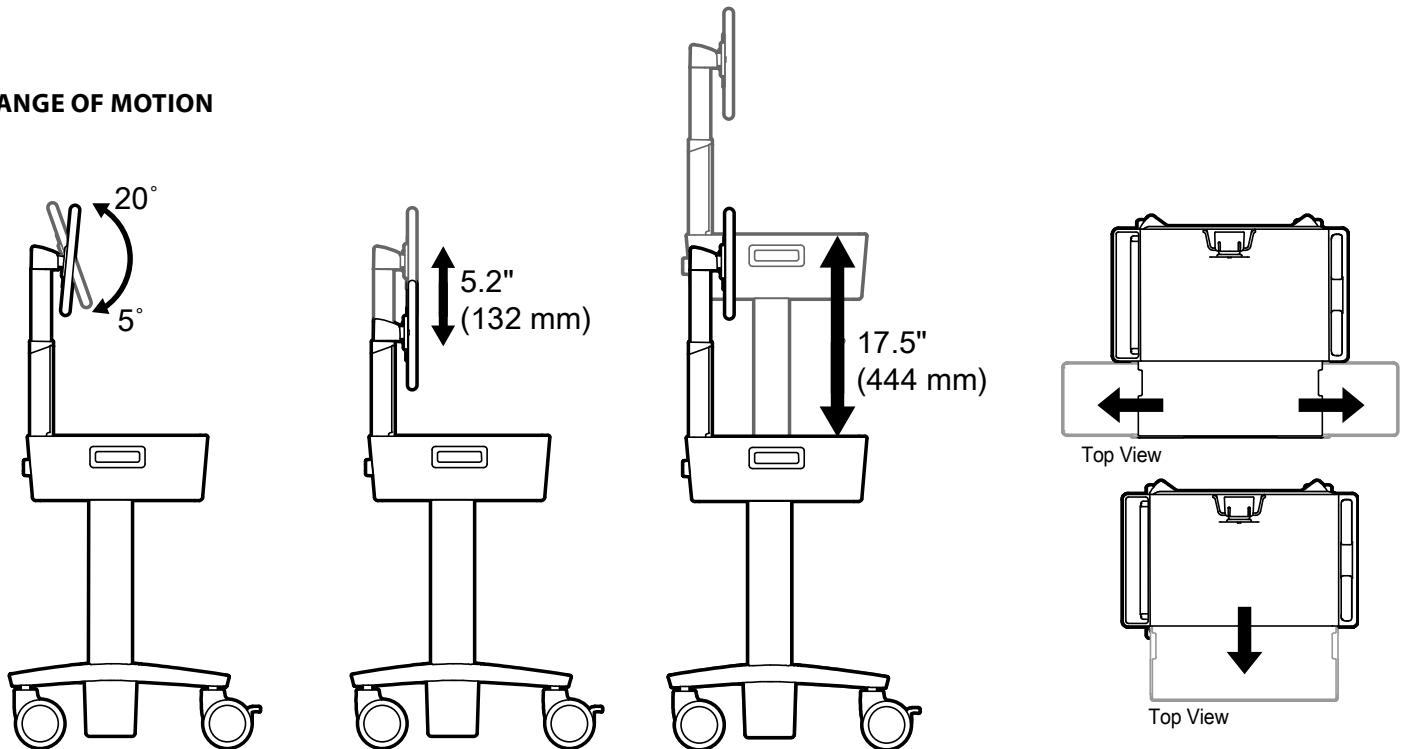

APAC Sales

Sydney, Australia
www.ergotron.com
apaccustomerservice@ergotron.com

Worldwide OEM Sales

www.ergotron.com
info.oem@ergotron.com

CareFit™ Slim LCD Cart with Drawer

WEIGHT CAPACITY

RANGE OF MOTION

© 2020 Ergotron, Inc. rev. 02/16/2021 DIM-CFSlimLCDCartDeluxell Content is subject to change without notification