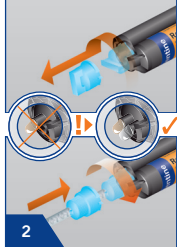

CORE BUILD-UP

Rebilda DC Instruction

POST LUTING